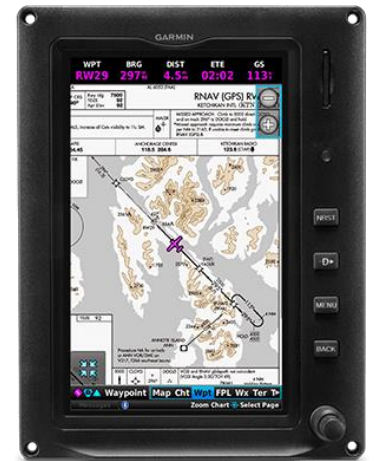

N513WF Cessna 172S

System Overview

v3.0 / April 2022

Note: All depicted connections are extremely simplified and by no means exhaustive; this is just a broad overview

N513WF

Flight Stream 510
ADS-B IN Bluetooth

GTN 750 Xi – WAAS NAV1/COM1

GA 35 GPS Antenna

GTX 345R ADS-B XPDR

GA 35 GPS Antenna

GTN 650 Xi – WAAS NAV2/COM2

Circuit Breakers & Switches

MIC button
AP DISC / TRIM INT
MET (Manual Electric Trim)

- G3X display examples:**
- Flight Instruments
 - Tapes or Round Gauges
 - Synthetic Vision
 - Engine Instruments
 - Lean Assist
 - Map, Terrain, Traffic
 - Flight Plan
 - Diagrams & Charts
 - Split screens

GFC 500 AFCS Roll:

- Ailerons

Pitch:

- Elevator
- Trim

Telligence PTC Voice Command